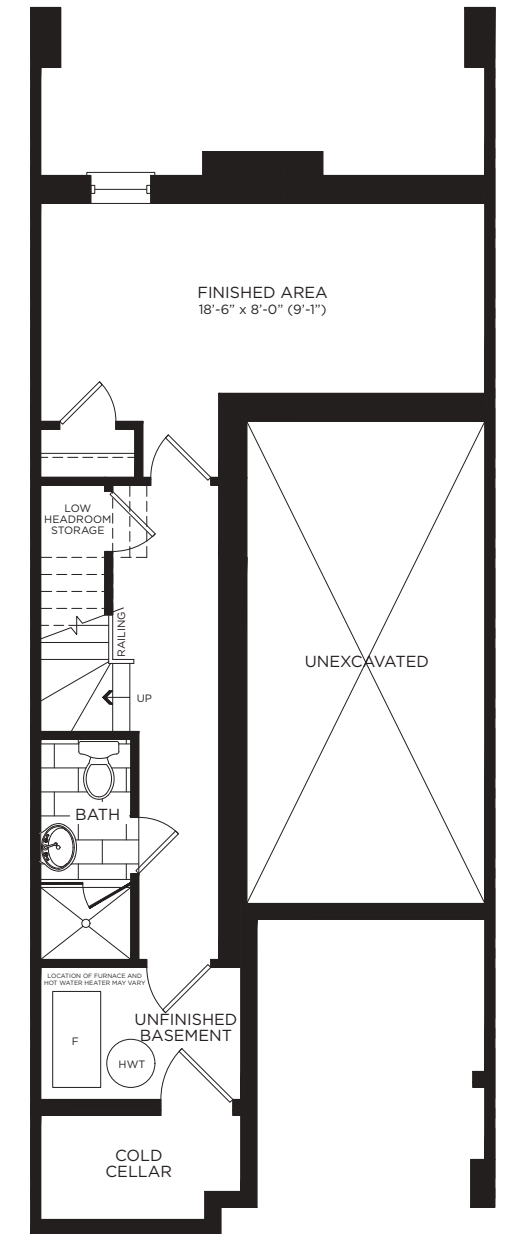

FIFTH
AVENUE
HOMES
RICHMOND HILL

THF-1

THF-1

3 BEDROOM

Interior 2377 sq.ft.

Includes 346 sq.ft of optional finished basement

BLOCK 4

BLOCK 3

BLOCK 2

BLOCK 1

Ground Floor

Main Floor

Upper Floor

Basement

Opt. Basement

FifthAvenueHomes.ca