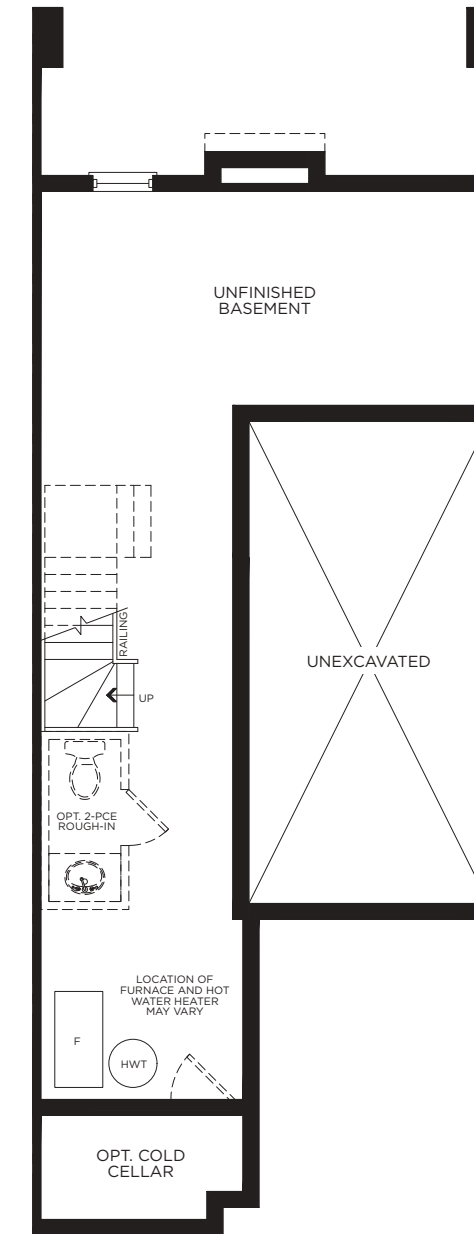

FIFTH
AVENUE
HOMES
RICHMOND HILL

THF-1

THF-1

3 BEDROOM

Interior 2377 sq.ft.

Includes 346 sq.ft of optional finished basement

BLOCK 4

BLOCK 3

BLOCK 2

BLOCK 1

Ground Floor

Main Floor

Upper Floor

Basement

Opt. Basement

FifthAvenueHomes.ca