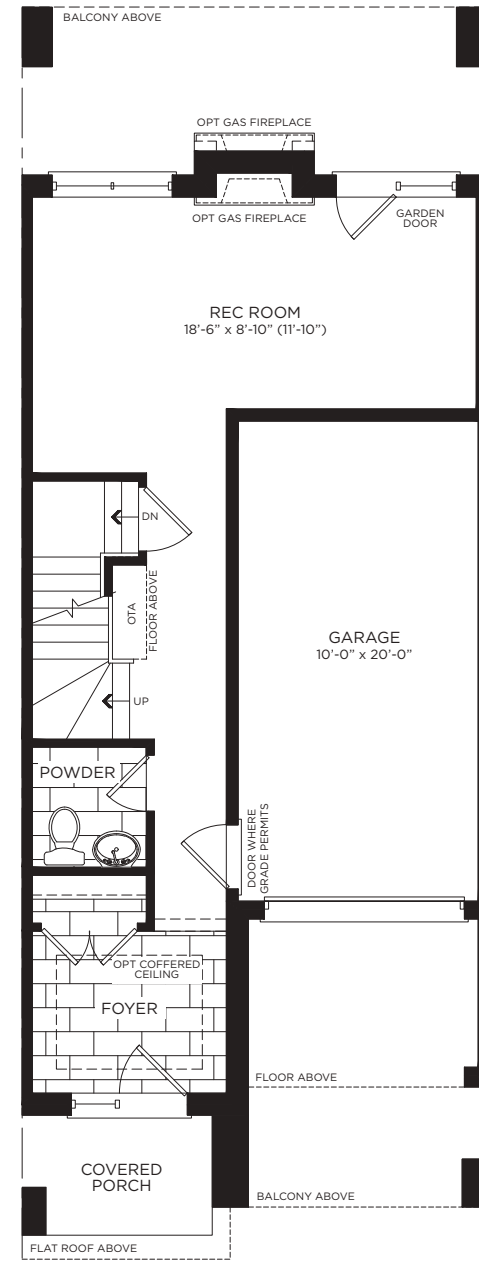

FIFTH
AVENUE
HOMES
RICHMOND HILL

THF-1

THF-1

3 BEDROOM

Interior 2377 sq.ft.

Includes 346 sq.ft of optional finished basement

BLOCK 4

BLOCK 3

BLOCK 2

BLOCK 1

Ground Floor

Main Floor

Upper Floor

Basement

Opt. Basement

FifthAvenueHomes.ca