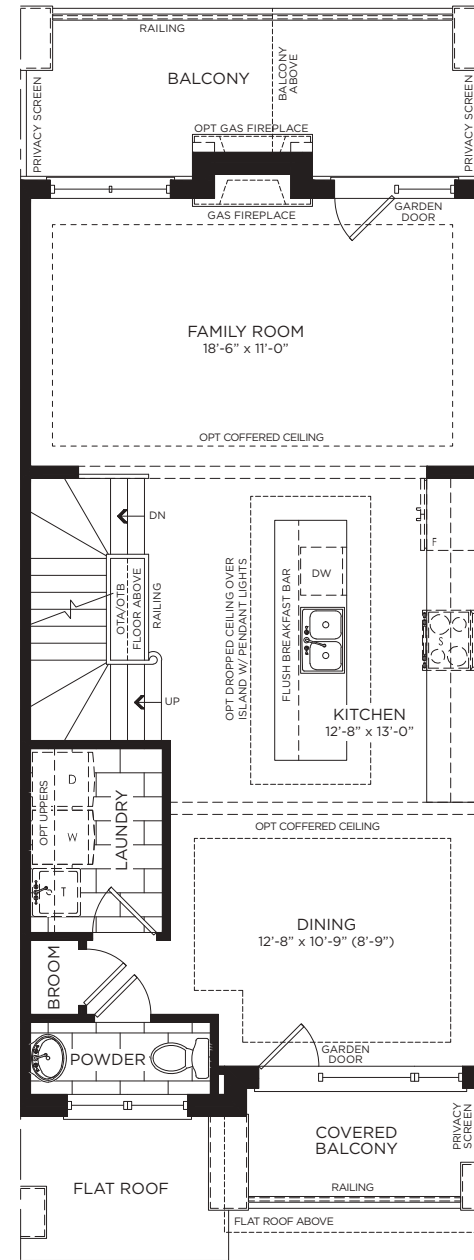

FIFTH
AVENUE
HOMES
RICHMOND HILL

THF-1

THF-1

3 BEDROOM

Interior 2377 sq.ft.

Includes 346 sq.ft of optional finished basement

BLOCK 4

BLOCK 3

BLOCK 2

BLOCK 1

Ground Floor

Main Floor

Upper Floor

Basement

Opt. Basement

FifthAvenueHomes.ca