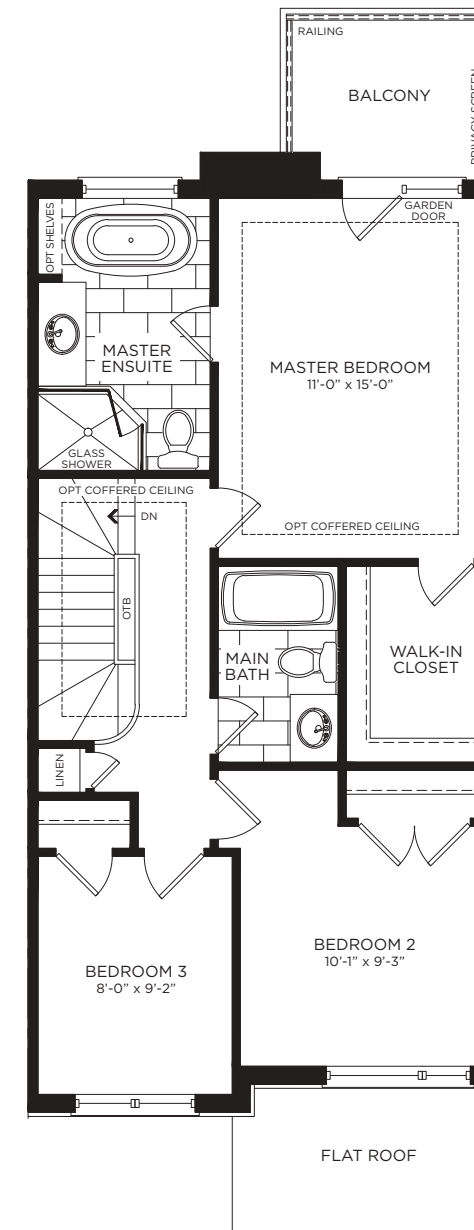

FIFTH
AVENUE
HOMES
RICHMOND HILL

THF-1

THF-1

3 BEDROOM

Interior 2377 sq.ft.

Includes 346 sq.ft of optional finished basement

BLOCK 4

BLOCK 3

BLOCK 2

BLOCK 1

Ground Floor

Main Floor

Upper Floor

Basement

Opt. Basement

FifthAvenueHomes.ca