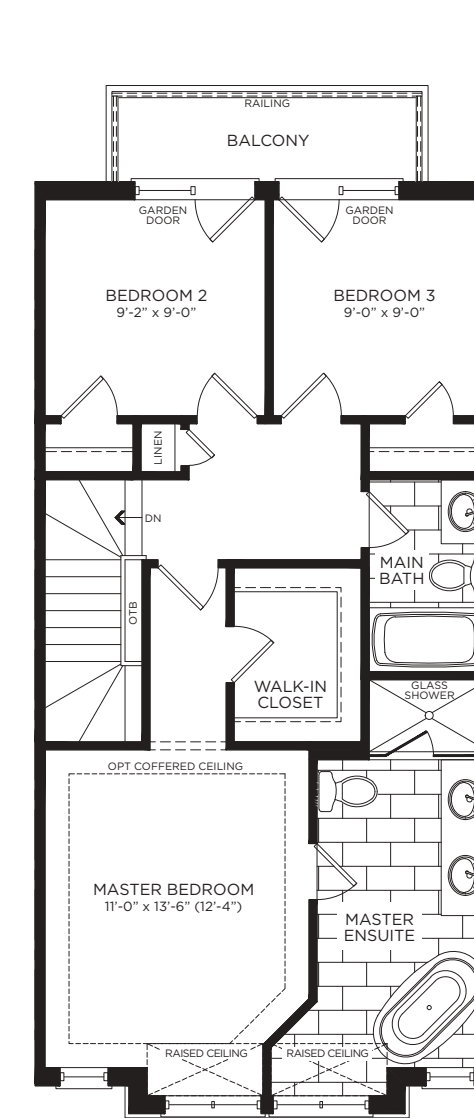

## 3 BEDROOM

Interior 2366 sq.ft.

Includes 340 sq.ft of optional finished basement

BLOCK 4

BLOCK 3

BLOCK 2

BLOCK 1

Ground Floor

Main Floor

Upper Floor

Basement

Opt. Basement

FifthAvenueHomes.ca