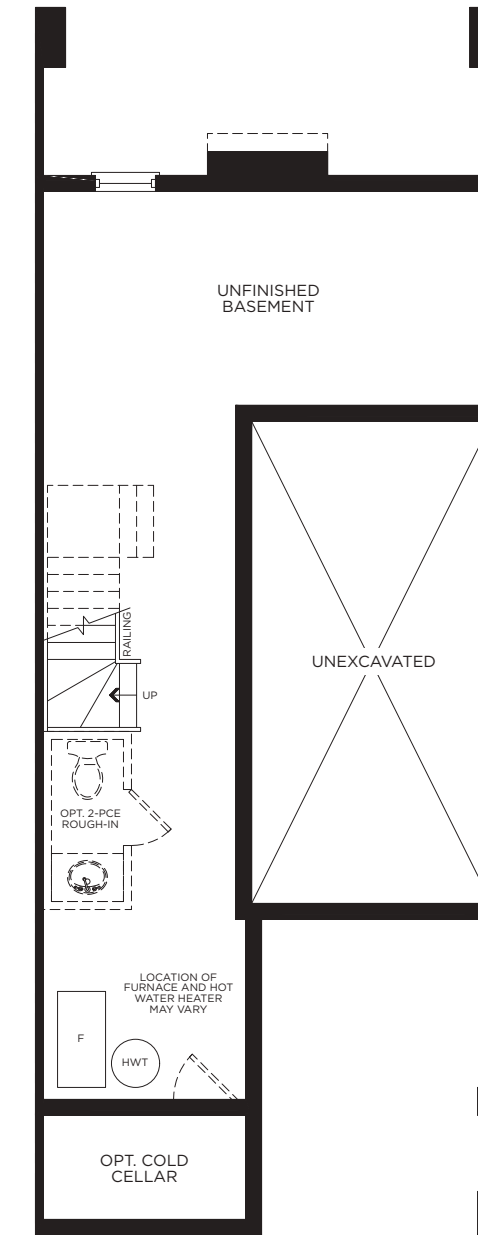

## 3 BEDROOM

Interior 2366 sq.ft.

Includes 340 sq.ft of optional finished basement

BLOCK 4

BLOCK 3

BLOCK 2

BLOCK 1

Ground Floor

Main Floor

Upper Floor

Basement

Opt. Basement

FifthAvenueHomes.ca