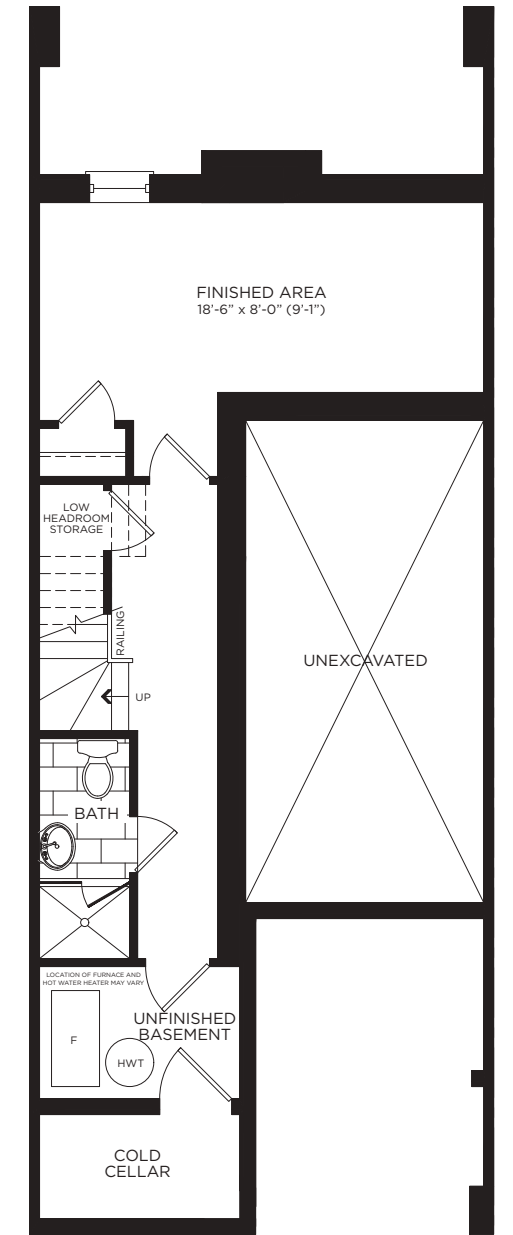

FIFTH  
AVENUE  
HOMES  
RICHMOND HILL

THF-3  
INTERNAL

# THF-3 INTERNAL

## 3 BEDROOM

Interior 2366 sq.ft.

Includes 340 sq.ft of optional finished basement

BLOCK 4

BLOCK 3

BLOCK 2

BLOCK 1

Ground Floor

Main Floor

Upper Floor

Basement

Opt. Basement

FifthAvenueHomes.ca