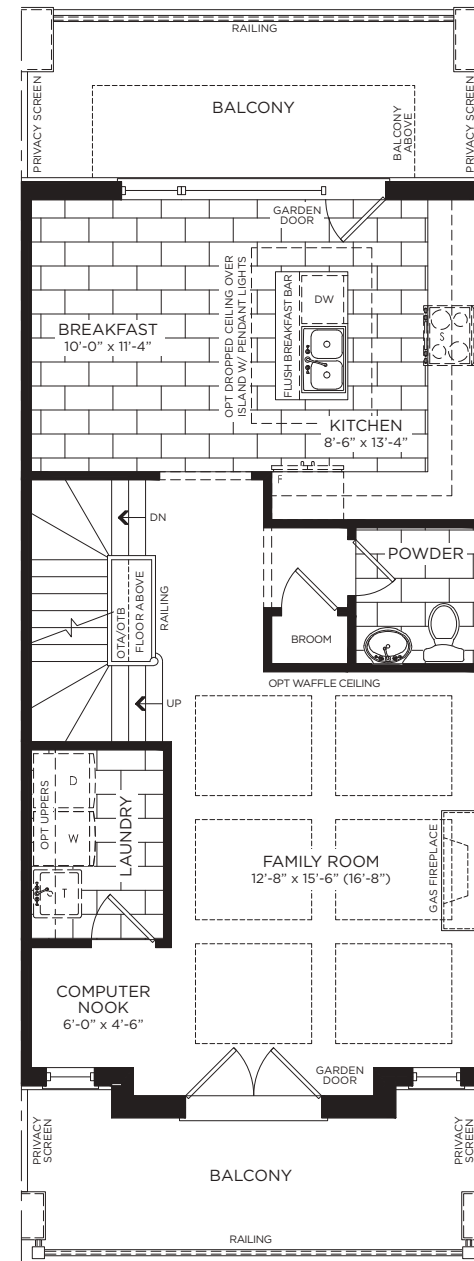

FIFTH  
AVENUE  
HOMES  
RICHMOND HILL

THF-3  
INTERNAL

## 3 BEDROOM

Interior 2366 sq.ft.

Includes 340 sq.ft of optional finished basement

BLOCK 4

BLOCK 3

BLOCK 2

BLOCK 1

Ground Floor

Main Floor

Upper Floor

Basement

Opt. Basement

FifthAvenueHomes.ca