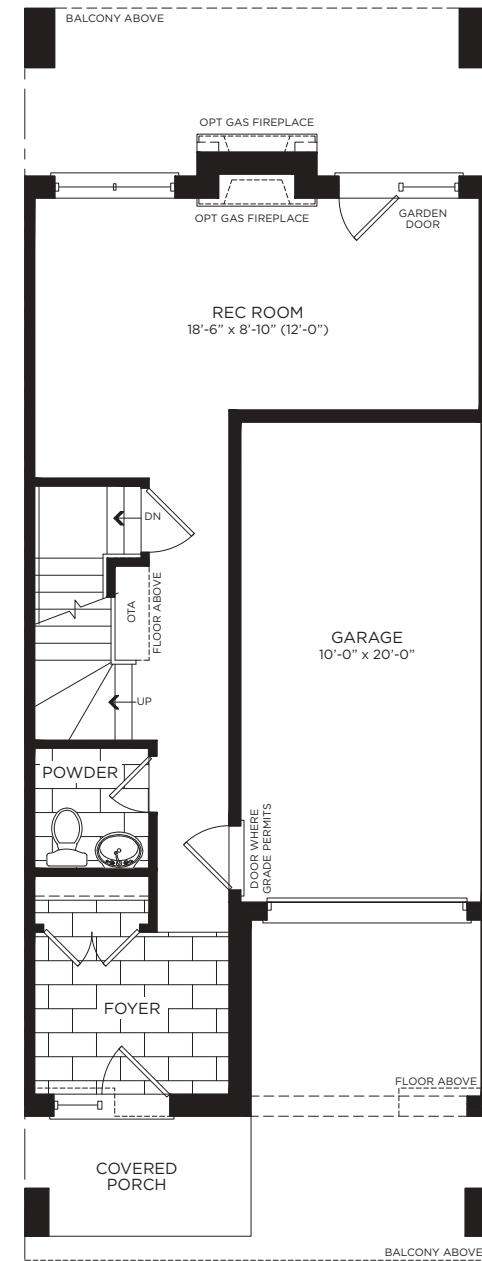

## 3 BEDROOM

Interior 2366 sq.ft.

Includes 340 sq.ft of optional finished basement

BLOCK 4

BLOCK 3

BLOCK 2

BLOCK 1

Ground Floor

Main Floor

Upper Floor

Basement

Opt. Basement

FifthAvenueHomes.ca